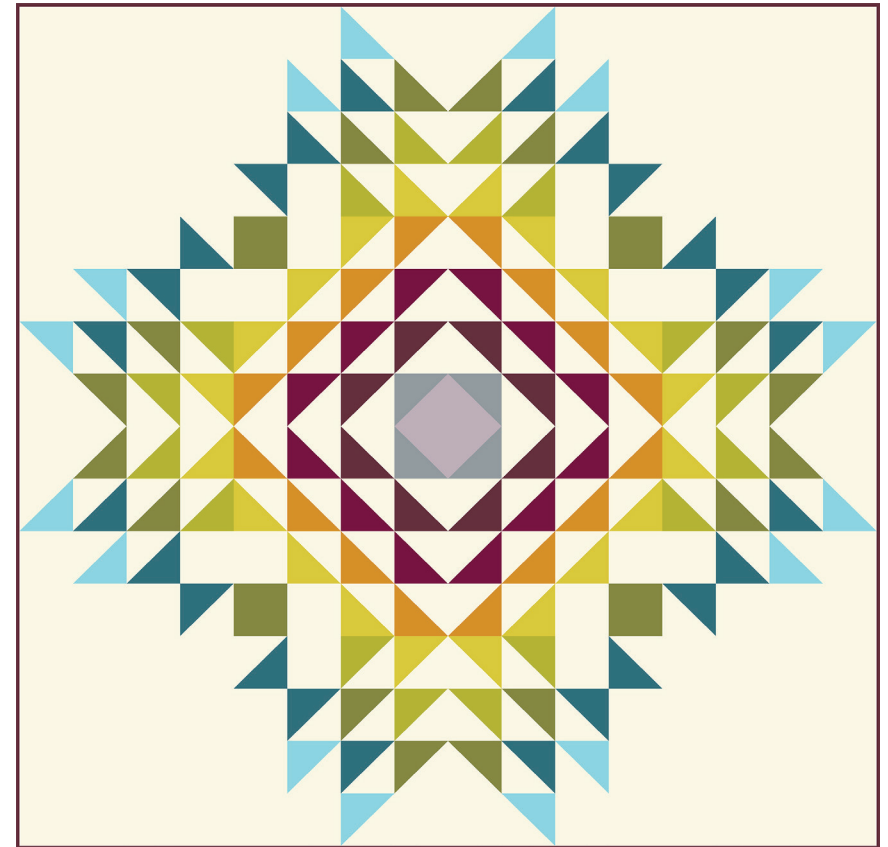

Prism
June 2020

Inferno
July 2020

Canyon Road Quilt by Giucy Giuce
Yardage Requirements for one Quilt

Quilt Size: 64" x 64"
Free Pattern Download Available

CS-10-CREAM	3 YDS	CS-10-BORDEAUX	FAT 1/8
CS-10-BUTTERNUTSQUASH	FAT 1/4	CS-10-STORM	FAT 1/8
CS-10-ISLE	FAT 1/4	CS-10-WHISPER	FAT 1/8
CS-10-JALAPENO	FAT 1/4		
CS-10-MARGARITA	FAT 1/4	Binding	
CS-10-MULBERRY	FAT 1/4	CS-10-GUNMETAL	1/2 YD
CS-10-SULFUR	FAT 1/4	Backing	
CS-10-WATER	FAT 1/4	CS-10-UNIFORM	4 YDS