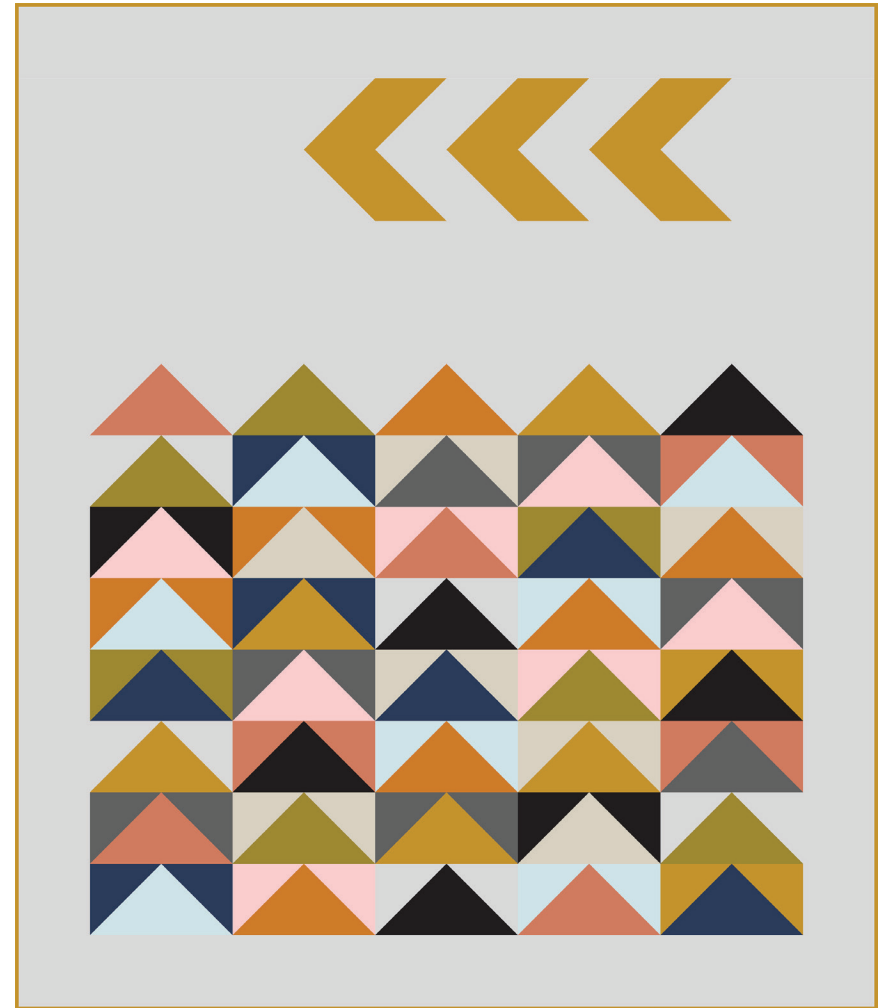

July 2020

Flying South by Sarah Golden
Yardage requirements for one quilt

Quilt Size: 60" x 70"
Free Pattern Download Available

CS-10-CLOUD	2 1/2 YDS	CS-10-SLIPPER	3/8 YD
CS-10-GOLDENROD	3/4 YD	CS-10-SPICE	3/8 YD
CS-10-BLACK	3/8 YD	BACKING	
CS-10-BRASS	3/8 YD	CS-10-NAVY	4 YDS
CS-10-CHAMPAGNE	3/8 YD	BINDING	
CS-10-CLAY	3/8 YD	CS-10-GOLDENROD	1/2 YD
CS-10-EARTH	3/8 YD		
CS-10-NAVY	3/8 YD		
CS-10-POWDER	3/8 YD		